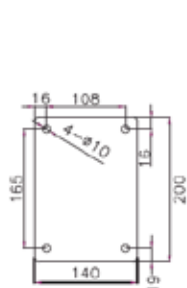

Mechanical Description**Outdoor Housing****Indoor Housing**

Specifications

	EV6210-BI / BO	EV6210-CI / CO	EV6210-DI / DO
Image			
Sensor	SONY 1/4" EX-VIEW HAD CCD		
Resolution	480 TV Lines		
Lens	f=4.1mm(wide) to 73.8mm(tele), F1.4 to F3.0		f=3.5mm(wide) to 91mm(tele), F1.6 to F3.8
Min Illumination	1.0 lx	0.01 lx	0.7 lx
Video			
Format	M-JPEG, MPEG-1, MPEG-2, MPEG-4 HW compression		
Frame Rate	Up to 30 fps (NTSC) / 25 fps (PAL) @ D1 resolution		
IP Network			
Ethernet	10/100 Base-T		
Protocol	TCP/IP, DHCP, PPPoE, HTTP, DDNS		
I/O Connector			
Network	1 X RJ-45 (female type)		
Power	1 X DC jack (female type)		
Pan/Tilt/Zoom			
Pan / Tilt	360° Continuous Pan Rotation / 90° Scan Range / 180° Auto Flip		
Zoom	72X (18xOptical, 4xDigital)	216X (18xOpti., 12xDigital)	312X (26xOpti., 12xDigital)
Power & ME Info.			
Power	12VDC / 2.42 A		
Weight & Other	~ 7Kg with Weather-proof Outdoor Housing		
Management & Support			
Config	EtroLink™ Config Port, Web I/F, EtroScan Utility		
Integration	EtroSDK support		