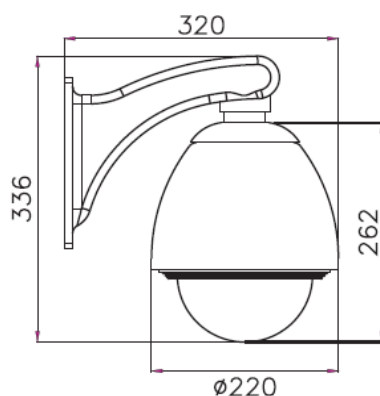

IP Dome Camera**Your Cost-effective
High-speed Choice**

The EV6210 series is a reliable high-speed IP dome camera designed for both indoor and outdoor use under in all light conditions. It can perform 360-degree continuous pan rotation and 90-degree vertical tilt with automatic flip function. EV6210 can satisfy security installation in most surveillance environments.

**Main Features**

- ◆ High-speed Hardware-based MJPEG/MPEG1/2/4 Image Compression
- ◆ Up to 30 FPS @ D1 size
- ◆ High Sensitivity Sony CCD Sensor; 480 TVL
- ◆ High Acceleration Rate Stepping Motor with Accurate and Steady Control
- ◆ Up to 312X Zoom; 26X Optical
- ◆ Proprietary EtoLink™ Config Port for Easy Product Maintenance
- ◆ Built-in Web Viewer
- ◆ Stream-based Motion Detection with Configurable Detection Areas
- ◆ Anti-loss Buffered Remote Recording
- ◆ Rugged Mechanical Design; Indoor and IP66 Compliant Outdoor Housing Available
- ◆ EtoSDK™ Support: Windows/WinCE .NET/Linux

Mechanical Description**Outdoor Housing****Indoor Housing**

Specifications

	EV6210-BI / BO	EV6210-CI / CO	EV6210-DI / DO
Image			
Sensor	SONY 1/4" EX-VIEW HAD CCD		
Resolution	480 TV Lines		
Lens	f=4.1mm(wide) to 73.8mm(tele), F1.4 to F3.0		f=3.5mm(wide) to 91mm(tele), F1.6 to F3.8
Min Illumination	1.0 lx	0.01 lx	0.7 lx
Video			
Format	M-JPEG, MPEG-1, MPEG-2, MPEG-4 HW compression		
Frame Rate	Up to 30 fps (NTSC) / 25 fps (PAL) @ D1 resolution		
IP Network			
Ethernet	10/100 Base-T		
Protocol	TCP/IP, DHCP, PPPoE, HTTP, DDNS		
I/O Connector			
Network	1 X RJ-45 (female type)		
Power	1 X DC jack (female type)		
Pan/Tilt/Zoom			
Pan / Tilt	360° Continuous Pan Rotation / 90° Scan Range / 180° Auto Flip		
Zoom	72X (18xOptical, 4xDigital)	216X (18xOpti., 12xDigital)	312X (26xOpti., 12xDigital)
Power & ME Info.			
Power	12VDC / 2.42 A		
Weight & Other	~ 7Kg with Weather-proof Outdoor Housing		
Management & Support			
Config	EtroLink™ Config Port, Web I/F, EtroScan Utility		
Integration	EtroSDK support		