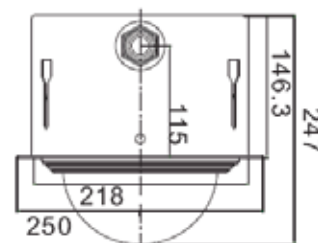

Mechanical Description**Outdoor Housing****Indoor Housing**

Specifications

	EV6210-BI / BO	EV6210-CI / CO	EV6210-DI / DO
Image			
Sensor	SONY 1/4" EX-VIEW HAD CCD		
Resolution	480 TV Lines		
Lens	f=4.1mm(wide) to 73.8mm(tele), F1.4 to F3.0		f=3.5mm(wide) to 91mm(tele), F1.6 to F3.8
Min Illumination	1.0 lx	0.01 lx	0.7 lx
Video			
Format	M-JPEG, MPEG-1, MPEG-2, MPEG-4 HW compression		
Frame Rate	Up to 30 fps (NTSC) / 25 fps (PAL) @ D1 resolution		
IP Network			
Ethernet	10/100 Base-T		
Protocol	TCP/IP, DHCP, PPPoE, HTTP, DDNS		
I/O Connector			
Network	1 X RJ-45 (female type)		
Power	1 X DC jack (female type)		
Pan/Tilt/Zoom			
Pan / Tilt	360° Continuous Pan Rotation / 90° Scan Range / 180° Auto Flip		
Zoom	72X (18xOptical, 4xDigital)	216X (18xOpti., 12xDigital)	312X (26xOpti., 12xDigital)
Power & ME Info.			
Power	12VDC / 2.42 A		
Weight & Other	~ 7Kg with Weather-proof Outdoor Housing		
Management & Support			
Config	EtroLink™ Config Port, Web I/F, EtroScan Utility		
Integration	EtroSDK support		