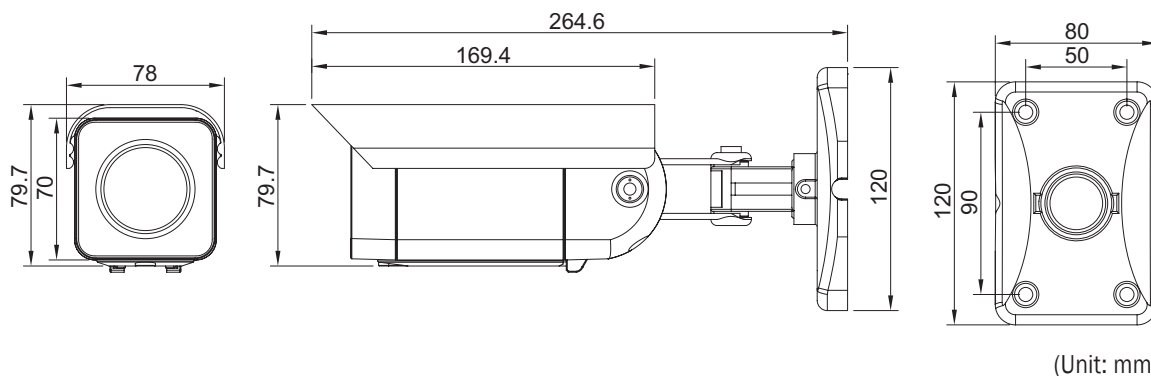

15-CM453V

15-CM453VI
15-CM453VIC
15-CM463VI

Day (Color Mode)

Night (B/W Mode)

Normal Camera

For License Plate Capture

Items	15-CM453V	15-CM453VI	15-CM453VIC	15-CM463VIC
Image Pick-up Device	1/3" CCD Image Sensor (Hi-Res)			
Total Picture Elements	NTSC: 811 x 507, PAL: 765 x 595			
Effective Picture Elements	NTSC: 771 x 492, PAL: 753 x 582			
Horizontal Resolution	560 TV lines (Colour); 600 TV lines (D/N)			
Minimum Illumination	0.01 Lux	0 Lux IR On		
Auto IRIS Lens	3.7~12 mm			9~22 mm
IR CUT		X	YES	YES
IR LEDs	X	42 x LEDs		
Digital Zoom	2X, Manual, PAN / TILT			
S/N Ratio WITH Auto 3D-DNR	More than 56 dB			
HDR Wide Dynamic	48 dB (Max)			
Gamma Characteristic	0.45 / 1.0			
Auto / Manual Electronic Shutter	NTSC: 1/60s~1/120,000s, PAL: 1/50s~1/120,000s			
DIGITAL SOLW SHUTTER	2X~64X			
Flicker Less Mode	YES			
MIRROR FUNCTION	HORIZONTAL / VERTICAL / ROTATION			
IMAGE FUNCTION	FREEZE / NEGATIVE / CROSS LINE			
Auto Gain Control	ON/OFF (6~24dB adjust table)			
White Balance	Auto (ATW, AWB, FIXED, Manual) / 3200 ~ 10000°K			
Back Light Compensation	ON/OFF (48 Area Adjustable)			
Motion Detection	YES			
Video Output	1 Vp-p / 75 Ω			
Day & Night	Colour	Auto (Level adjustable), Color, B/W		
Privacy Masking	ON/OFF (4 Area adjustable)			
Synchronous System	EXT. /INT.SYNC./ (LINE LOCK OPTION)			
Power Supply	AC24V / DC12V			
Power Consumption	3W	8W	8W	8W
Operating Temperature	-10°C~65°C (14°F~149°F)			
Dimension	169.4 x 79.7 x 78 mm			
Packing	1 Carton = 4pcs; BOX: 1.7CU'FT			