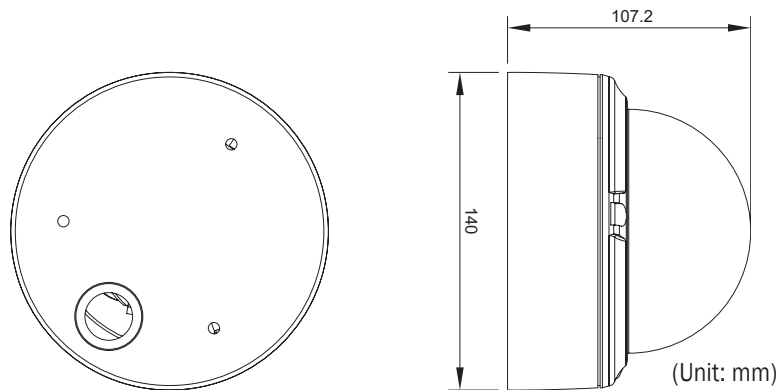

15-CD453VB
15-CD453VBC

15-CD453VBI
15-CD453VBC

Items	15-CD453VB	15-CD453VBI	15-CD453VBIC	15-CD453VBC
Image Pick-up Device	1/3" CCD Image Sensor (Hi-Res)			
Total Picture Elements	NTSC: 811 x 507, PAL: 765 x 595			
Effective Picture Elements	NTSC: 771 x 492, PAL: 753 x 582			
Horizontal Resolution	560 TV lines (Colour); 600 TV lines (D/N)			
Minimum Illumination	0.01 Lux	0 Lux IR On		0.001 Lux
Auto IRIS Lens	3.7~12 mm			
IR CUT	X		YES	
IR LEDs	X	24 x LEDs		X
Rotation	3 Axis	2 Axis	2 Axis	3 Axis
Digital Zoom	2X, Manual, PAN / TILT			
S/N Ratio WITH Auto 3D-DNR	More than 56 dB			
HDR Wide Dynamic	48 dB (Max)			
Gamma Characteristic	0.45 / 1.0			
Auto / Manual Electronic Shutter	NTSC: 1/60s~1/120,000s, PAL: 1/50s~1/120,000s			
DIGITAL SOLW SHUTTER	2X~64X			
Flicker Less Mode	YES			
MIRROR FUNCTION	HORIZONTAL / VERTICAL / ROTATION			
IMAGE FUNCTION	FREEZE / NEGATIVE / CROSS LINE			
Auto Gain Control	ON/OFF (6~24dB adjust table)			
White Balance	Auto (ATW, AWB, FIXED, Manual) / 3200 ~ 10000°K			
Back Light Compensation	ON/OFF (48 Area Adjustable)			
Motion Detection	YES			
Video Output	1 Vp-p / 75 Ω			
Day & Night	Colour	Auto (Level adjustable), Color, B/W		
Privacy Masking	ON/OFF (4 Area adjustable)			
Synchronous System	EXT. / INT. SYNC. / (LINE LOCK OPTION)			
Power Supply	AC24V / DC12V	DC12V		AC24V / DC12V
Power Consumption	2W	5W	5W	2W
Operating Temperature	-10°C~65°C (14°F~149°F)			
Dimension	Φ136(D) x 100(H) mm			
Packing	1 Carton = 12pcs; BOX: 18(W) x 14.7(H) x 11.5(D) mm			