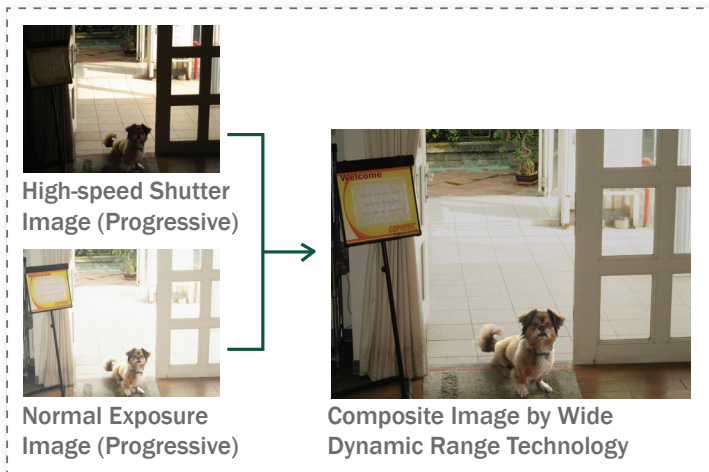

15-CD453VB

QTY/CTN: 12

High Resolution High Sensitivity HDR Wide Dynamic Varifocal Vandal Dome Camera

15-CD453VBI

High Resolution High Sensitivity HDR Wide Dynamic IR Vandal Dome Camera with Varifocal Lens

15-CD453VBC

High Resolution High Sensitivity HDR Wide Dynamic Vandal Dome Camera with Varifocal Lens, IR Cut

15-CD453BIC

High Resolution High Sensitivity HDR Wide Dynamic IR Vandal Dome Camera with Varifocal Lens, IR Cut

FEATURES

- Super Hi- Res CCD with Star-Light 600TV Lines (D/N)
- **HDR Wide Dynamic** Video Digital Signal Processor (SOC) IC
- Auto / Manual Electronic SHUTTER speed adjustable
- High Sensitivity, Low Smear, excellent anti-blooming
- Japan Original Varifocal Lens
- On Screen Display (OSD) set-up Menu
- **Motion Detection, Privacy Marking, H/V Mirror, Rotation, Freeze, Negative, Cross Line**
- **2X Digital Zoom with Manual Pan/Tilt**
- Back Light Compensation adjustable
- S/N Ratio with Auto 3D-DNR
- **Challenging High Lighting Condition** (15-CD453VBI / 15-CD453VBC)
- **Special shielding to eliminate IR Reflections** (15-CD453VBI / 15-CD453VBC)
- IR Cut Removable (15-CD453VBC / 15-CD453VBC)
- **Built in Video/Power Surge Protection**
- **Vandal case with Water Resistant**