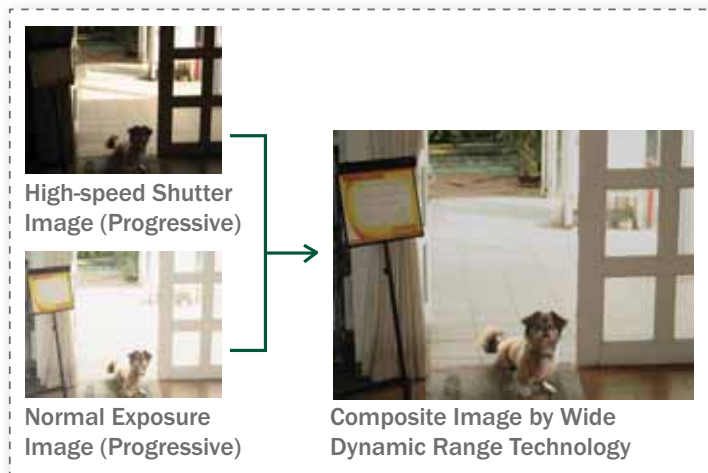

:: OPTIONAL ::

15-CD08BW

Wall Mount Bracket