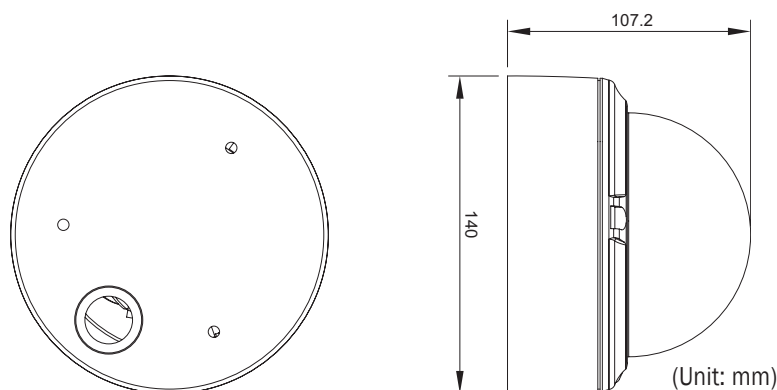

15-CD453V
15-CD453VC

15-CD453VI
15-CD453VIC

:: OPTIONAL ::

15-CD08BW

Wall Mount Bracket

Items	15-CD453V	15-CD453VI	15-CD453VIC	15-CD453VC
Image Pick-up Device	1/3" CCD Image Sensor (Hi-Res)			
Total Picture Elements	NTSC: 811 x 507, PAL: 765 x 595			
Effective Picture Elements	NTSC: 771 x 492, PAL: 753 x 582			
Horizontal Resolution	560 TV lines (colour); 600 TV lines (D/N)			
Minimum Illumination	0.01 Lux	0 Lux IR On		0.001 Lux
Auto IRIS Lens	3.7~12 mm			
IR CUT	X		YES	
IR LEDs	X	24 x LEDs		X
Rotation	3 Axis	2 Axis	2 Axis	3 Axis
Digital Zoom	2X, Manual, PAN / TILT			
S/N Ratio WITH Auto 3D-DNR	More than 56 dB			
HDR Wide Dynamic	48 dB (Max)			
Gamma Characteristic	0.45 / 1.0			
Auto / Manual Electronic Shutter	NTSC: 1/60s~1/120,000s, PAL: 1/50s~1/120,000s			
DIGITAL SOLW SHUTTER	2X~64X			
Flicker Less Mode	YES			
MIRROR FUNCTION	HORIZONTAL / VERTICAL / ROTATION			
IMAGE FUNCTION	FREEZE / NEGATIVE / CROSS LINE			
Auto Gain Control	ON/OFF (6~24dB adjust table)			
White Balance	Auto (ATW, AWB, FIXED, Manual) / 3200 ~ 10000°K			
Back Light Compensation	ON/OFF (48 Area Adjustable)			
Motion Detection	YES			
Video Output	1 Vp-p / 75 Ω			
Day & Night	Colour	Auto (Level adjustable), Colour, B/W		
Privacy Masking	ON/OFF (4 Area adjustable)			
Synchronous System	EXT. / INT. SYNC. / (LINE LOCK OPTION)			
Power Supply	AC24V / DC12V	DC12V		AC24V / DC12V
Power Consumption	2W	5W	5W	2W
Operating Temperature	-10°C~65°C (14°F~149°F)			
Dimension	Φ136(D) x 100(H) mm			
Packing	1 Carton = 12pcs; BOX: 18(W) x 14.7(H) x 11.5(D) mm			