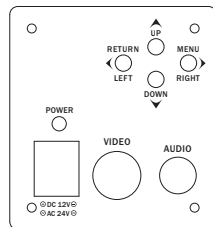

(Unit: mm)

Items	15-CA453	15-CA453C
Image Pick-up Device	1/3" CCD Image Sensor (Hi-Res)	
Total Picture Elements	NTSC: 811 x 507, PAL: 765 x 595	
Effective Picture Elements	NTSC: 771 x 492, PAL: 753 x 582	
Horizontal Resolution	560 TV lines (colour); 600 TV lines (D/N)	
Minimum Illumination	0.01 Lux	0.001 Lux
IR Cut	-	YES
ICR External Control	-	YES, N.C. Type
Digital Zoom	2X, Manual PAN / TILT	
S/N Ratio WITH Auto 3D-DNR	More than 56 dB	
HDR Wide Dynamic	48 dB (Max)	
Gamma Characteristic	0.45 / 1.0	
Auto / Manual Electronic Shutter	NTSC: 1/60s~1/120,000s, PAL: 1/50s~1/120,000s	
DIGITAL SOLW SHUTTER	2X~64X	
Flicker Less Mode	YES	
MIRROR FUNCTION	HORIZONTAL / VERTICAL / ROTATION	
IMAGE FUNCTION	FREEZE.NEGATIVE.CROSS LINE	
Auto Gain Control	ON/OFF ( 6~24dB adjust table )	
White Balance	Auto (ATW, AWB, FIXED, Manual) / 3200 ~ 10000 °K	
Back Light Compensation	ON/OFF (48 Area Adjustable)	
Motion Detection	YES	
Video Output	1 Vp-p / 75 Ohms	
Audio Output	2Vp-p Max	
Day & Night	Auto (Level adjustable),Color ,B/W	
Privacy Masking	ON/OFF (4 Area adjustable)	
Synchronous System	EXT. /INT.SYNC./ (LINE LOCK OPTION)	
Power Supply	AC24V / DC12V	
Power Consumption	4W	
Operating Temperature	-10°C~65°C (14°C~149°F)	
Dimension	56(W)X60(H)X116.5(L)	
Packing	1 Carton = 12pcs; BOX: 7.5 x 7 x 15 cm	