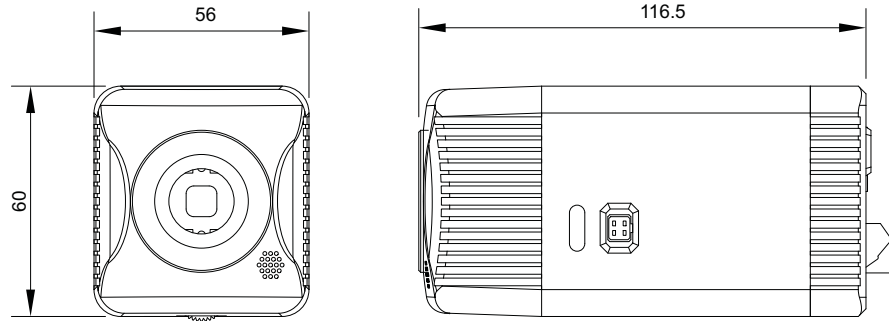

(Unit: mm)

Items	15-CA453	15-CA453C
Image Pick-up Device	1/3" CCD Image Sensor (Hi-Res)	
Total Picture Elements	NTSC: 811 x 507, PAL: 765 x 595	
Effective Picture Elements	NTSC: 771 x 492, PAL: 753 x 582	
Horizontal Resolution	560 TV lines (colour); 600 TV lines (D/N)	
Minimum Illumination	0.01 Lux	0.001 Lux
IR Cut	-	YES
ICR External Control	-	YES, N.C. Type
Digital Zoom	2X, Manual PAN / TILT	
S/N Ratio WITH Auto 3D-DNR	More than 56 dB	
HDR Wide Dynamic	48 dB (Max)	
Gamma Characteristic	0.45 / 1.0	
Auto / Manual Electronic Shutter	NTSC: 1/60s~1/120,000s, PAL: 1/50s~1/120,000s	
DIGITAL SOLW SHUTTER	2X~64X	
Flicker Less Mode	YES	
MIRROR FUNCTION	HORIZONTAL / VERTICAL / ROTATION	
IMAGE FUNCTION	FREEZE.NEGATIVE.CROSS LINE	
Auto Gain Control	ON/OFF ( 6~24dB adjust table )	
White Balance	Auto (ATW, AWB, FIXED, Manual) / 3200 ~ 10000 °K	
Back Light Compensation	ON/OFF (48 Area Adjustable)	
Motion Detection	YES	
Video Output	1 Vp-p / 75 Ohms	
Audio Output	2Vp-p Max	
Day & Night	Auto (Level adjustable),Color ,B/W	
Privacy Masking	ON/OFF (4 Area adjustable)	
Synchronous System	EXT. /INT.SYNC./ (LINE LOCK OPTION)	
Power Supply	AC24V / DC12V	
Power Consumption	4W	
Operating Temperature	-10°C~65°C (14°C~149°F)	
Dimension	56(W)X60(H)X116.5(L)	
Packing	1 Carton = 12pcs; BOX: 7.5 x 7 x 15 cm	