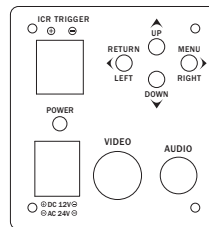

#### FEATURES

- Super Hi- Res CCD with Star-Light more than 600TV Lines (D/N)
- **HDR Wide Dynamic Video**  
Digital Signal Processor (SOC) IC
- Auto / Manual Electronic SHUTTER speed adjustable
- High Sensitivity, Low Smear, excellent anti-blooming
- On Screen Display (OSD) set-up Menu
- **Motion Detection, Privacy Marking, H/V Mirror, Rotation, Freeze, Negative, Cross Line**
- **2X Digital Zoom with Manual Pan/Tilt**
- **Challenging High Lighting Condition /**  
Back Light Compensation adjustable
- S/N Ratio with Auto 3D-DNR
- **Auto IRIS Lens Cable Management**
- **IR Cut Removable (15-CA453C)**
- **ICR External Control (15-CA453C)**
- **Built in Video/Power Surge Protection**